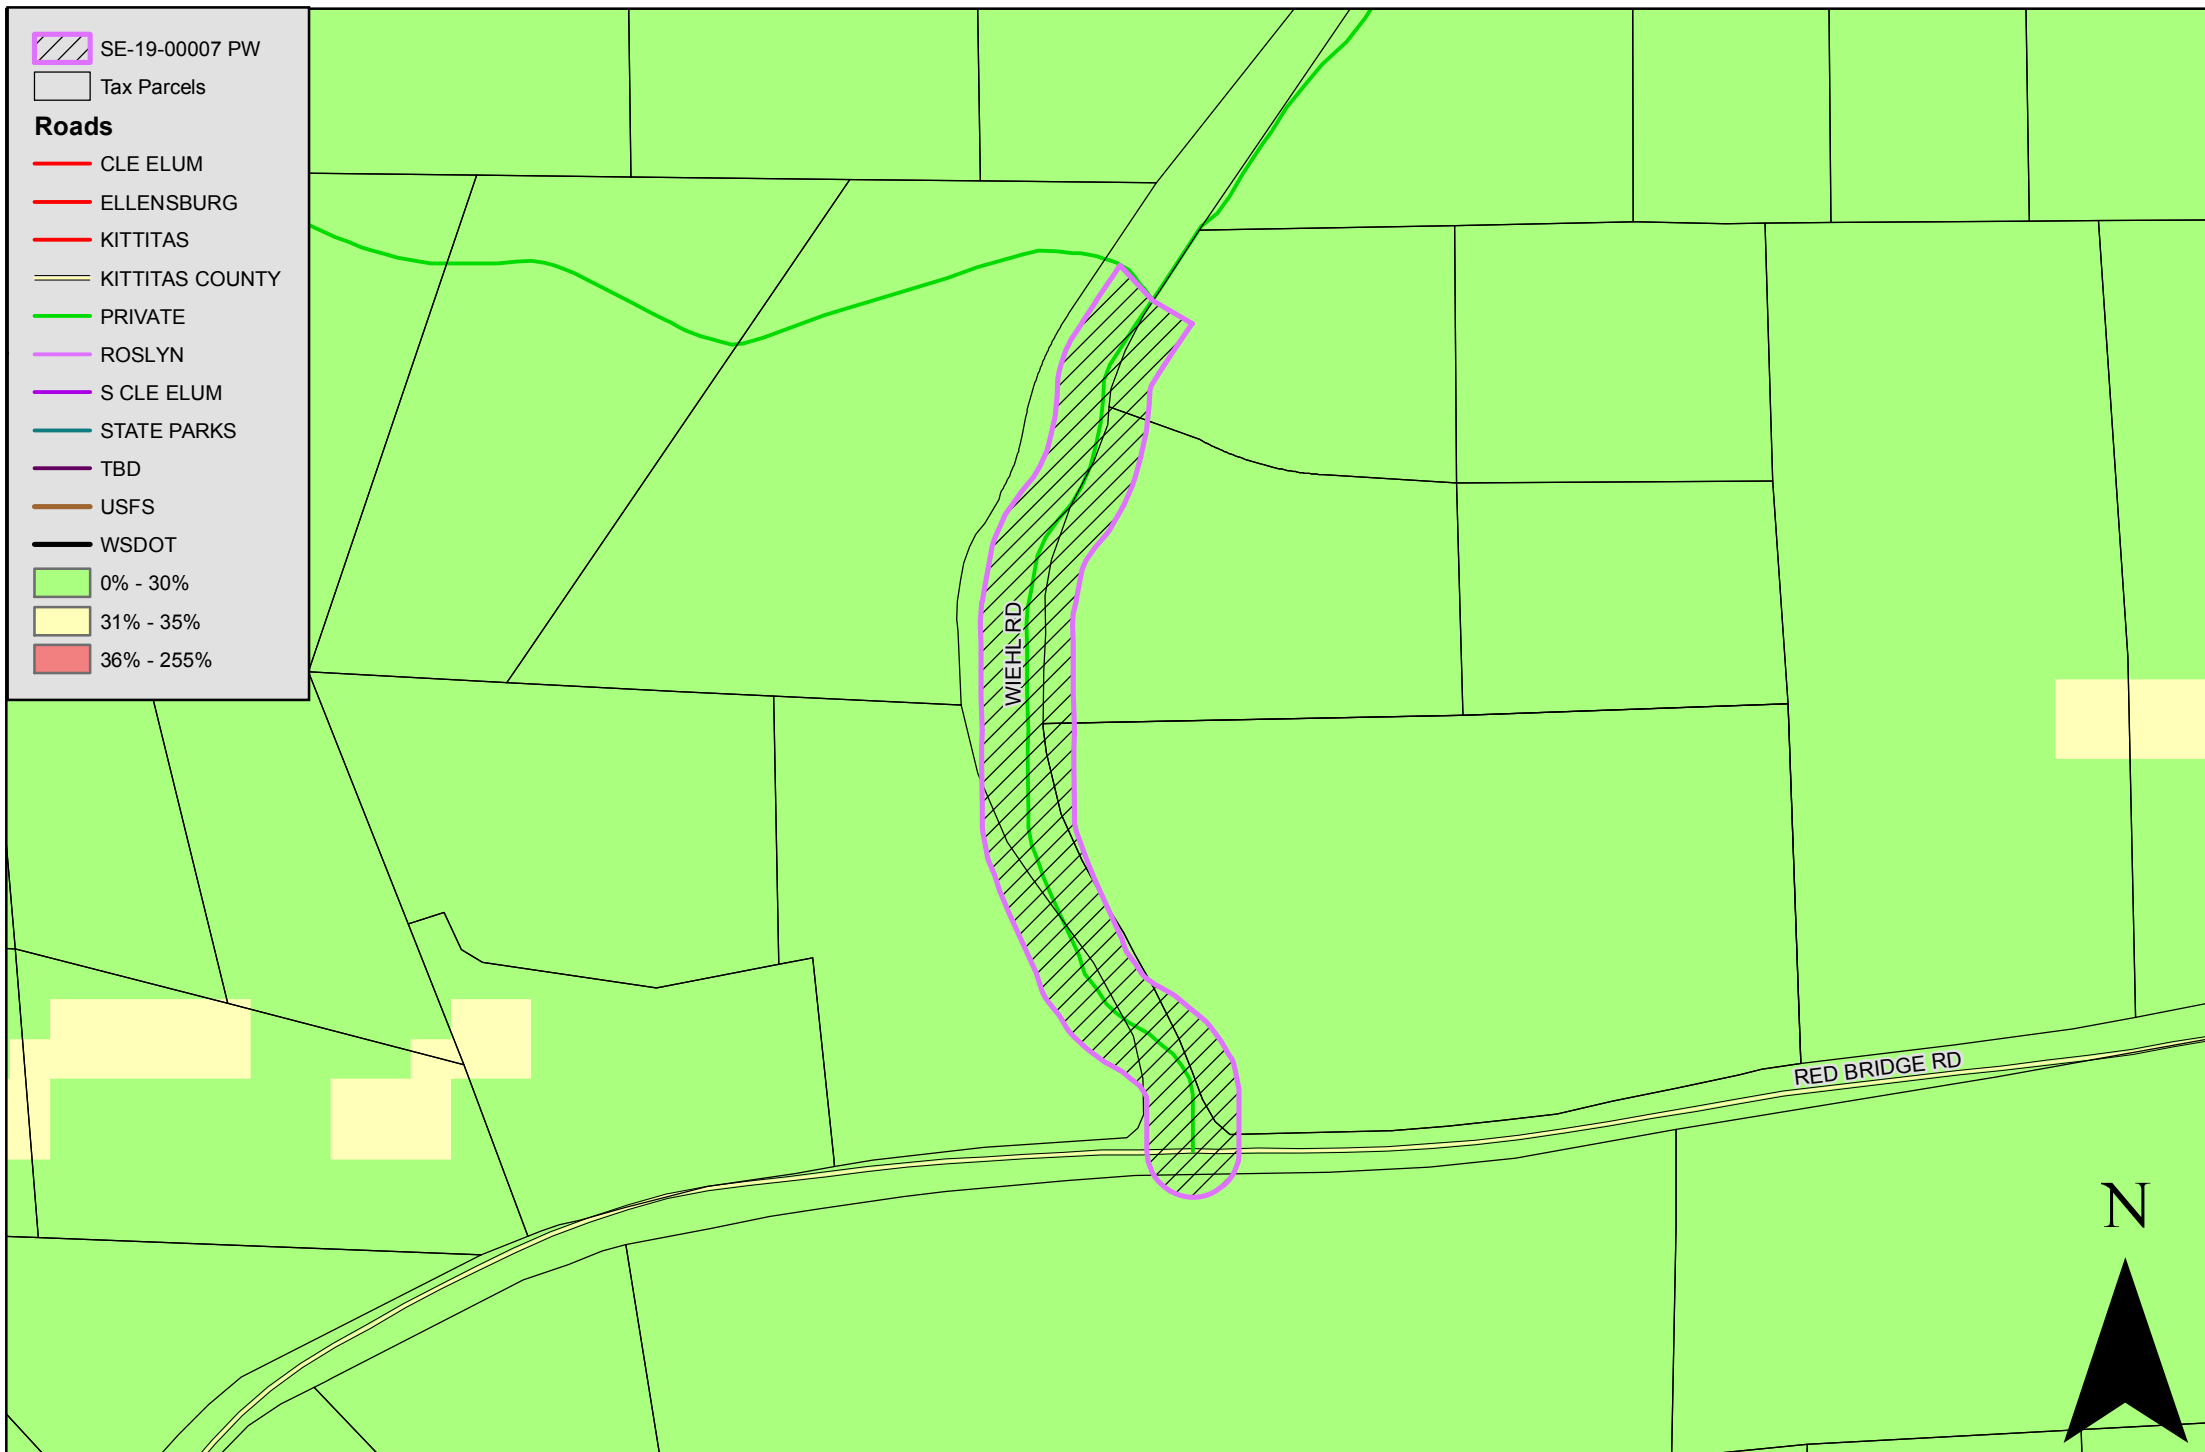

SE-19-00007 PW

SE-19-00007 PW

Tax Parcels

Roads

CLE ELUM

ELLENSBURG

KITTITAS

KITTITAS COUNTY

PRIVATE

ROSLYN

S CLE ELUM

STATE PARKS

TBD

USFS

WSDOT

0% - 30%

31% - 35%

36% - 255%

WIEHL RD

RED BRIDGE RD

N

1:3,000

Hazardous Slopes